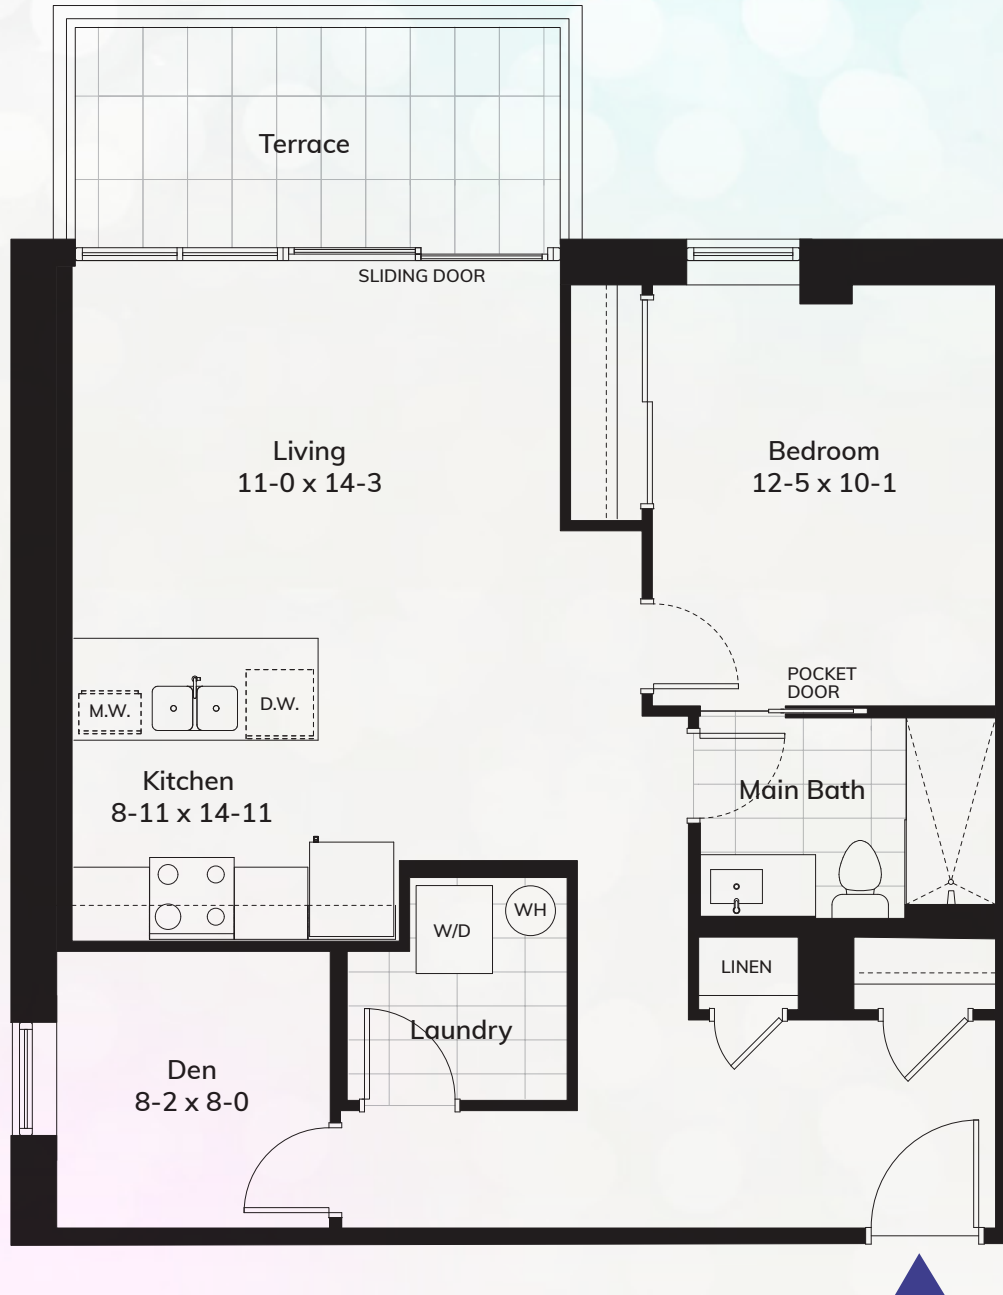

indigo

D

861 sq.ft. | 1 Bed + Den | 1 Bath

spektra

main floor

north

floors two - six

north

Experience. The Difference.™

indigo

E

891 sq.ft. | 1 Bed + Den | 1 Bath

spektra

main floor

north

floors two, three, four & six

north

Experience. The Difference.™

indigo

F1

901 sq.ft. | 1 Bed + Den | 1 Bath

spektra

main floor

north

floor five

north

Experience. The Difference.™

indigo

F2

898 sq.ft. | 1 Bed + Den | 1 Bath

spektra

Experience. The Difference.™