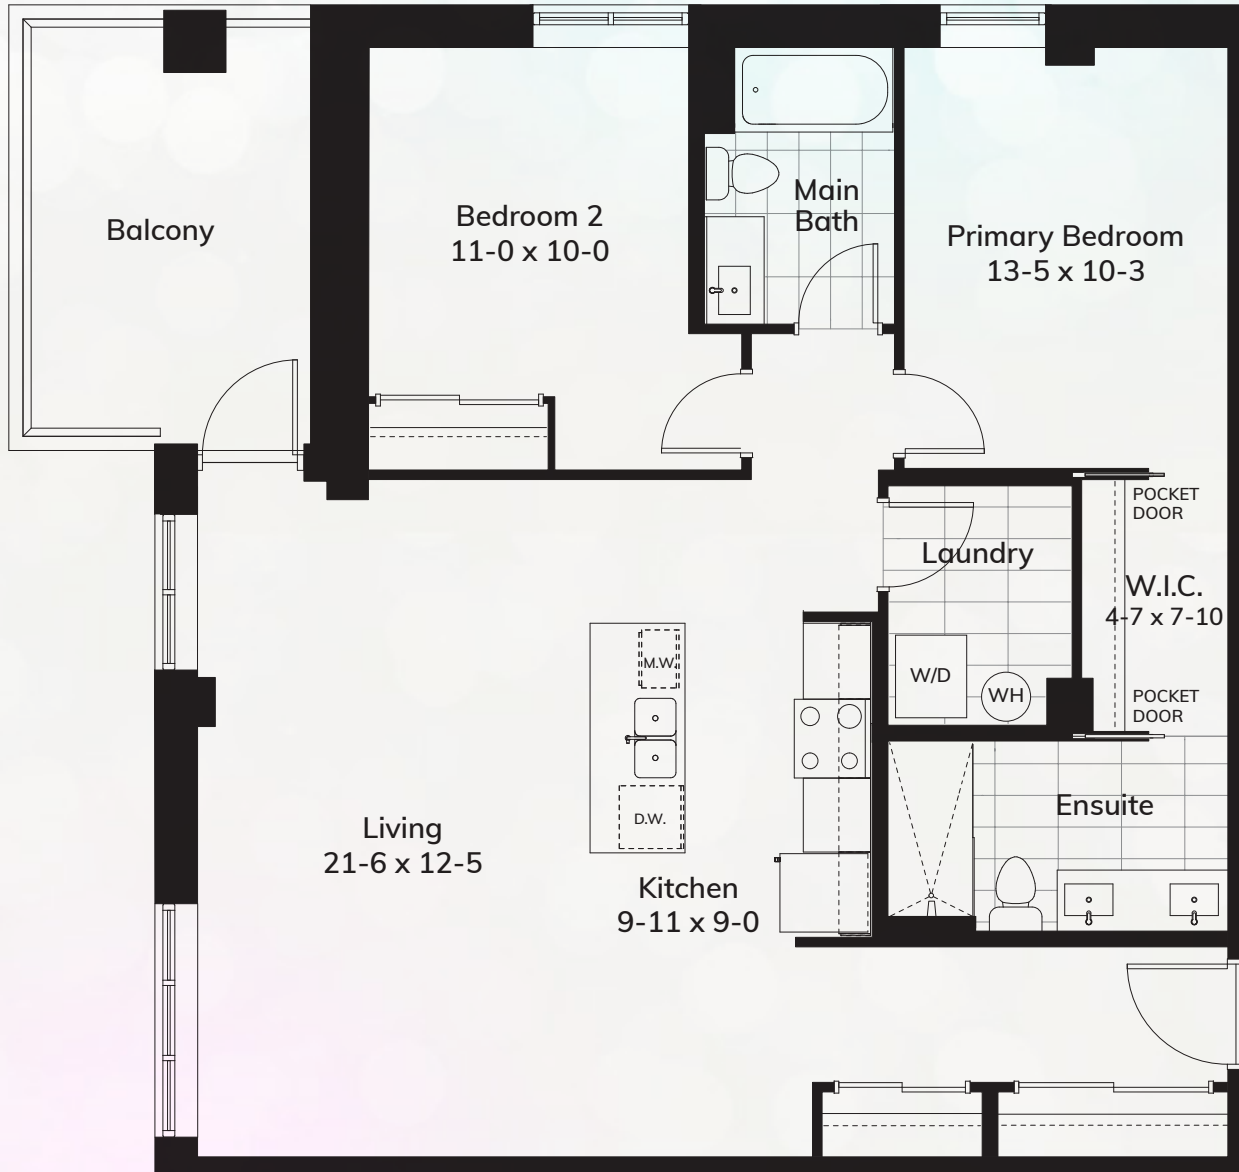

magneta

G

1186 sq.ft. | 2 Bed | 2 Bath

spektra

north

north

Sifton

Experience. The Difference.™