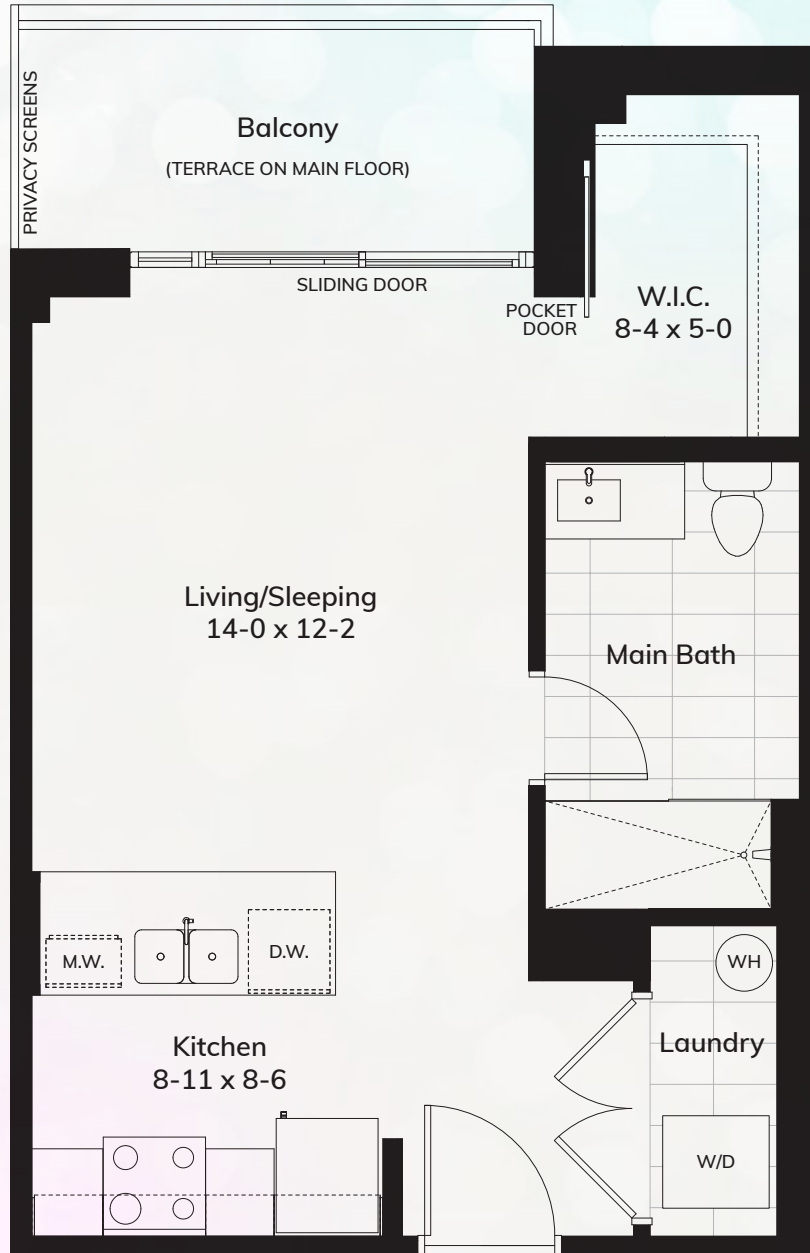

ruby

A1

504 sq.ft. | Studio | 1 Bath

spektra

main floor

north

floors two, three, four, five* & six north

Experience. The Difference.™

ruby

A2

505 sq.ft. | Studio | 1 Bath

spektra

main floor

north

floors two, three, four & six

north