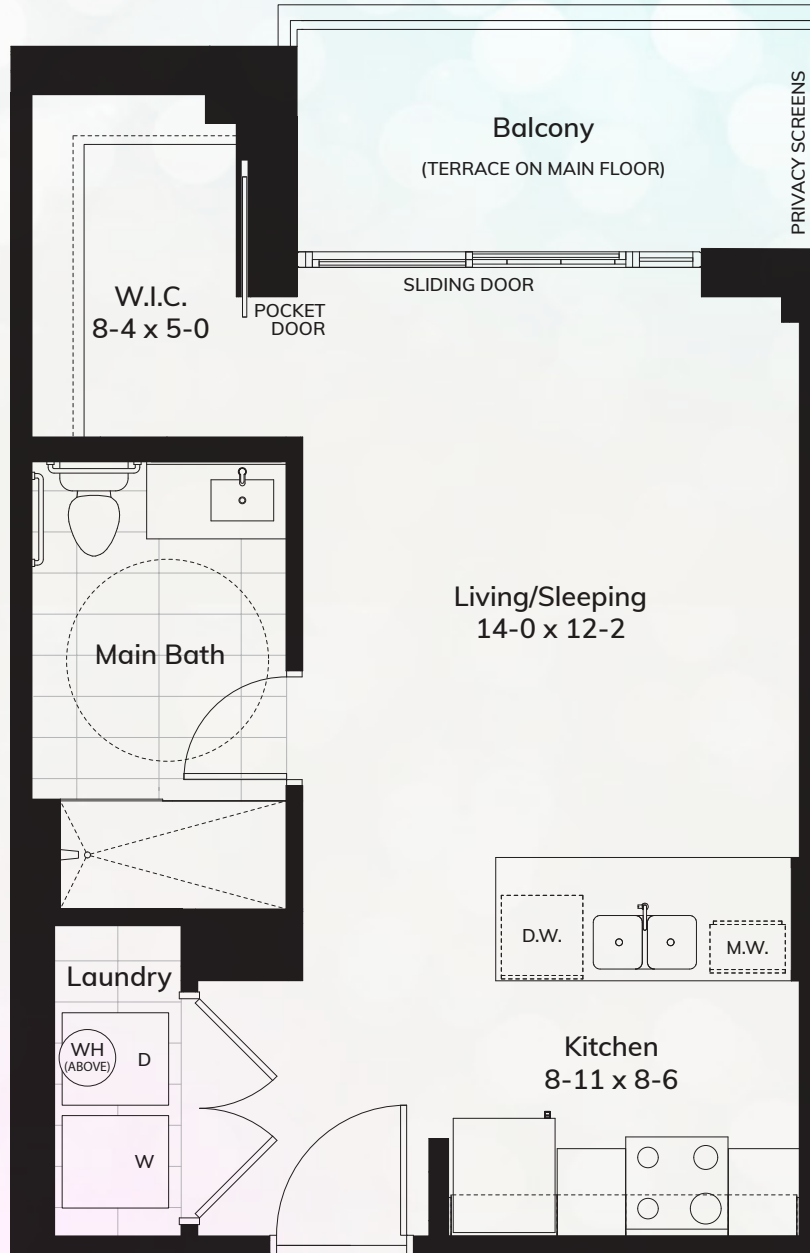

ruby

A1

504 sq.ft. | Studio | 1 Bath

spektra

main floor

north

floors two, three, four, five* & six north

Experience. The Difference.™

ruby

A2

505 sq.ft. | Studio | 1 Bath

spektra

main floor

north

floors two, three, four & six

north