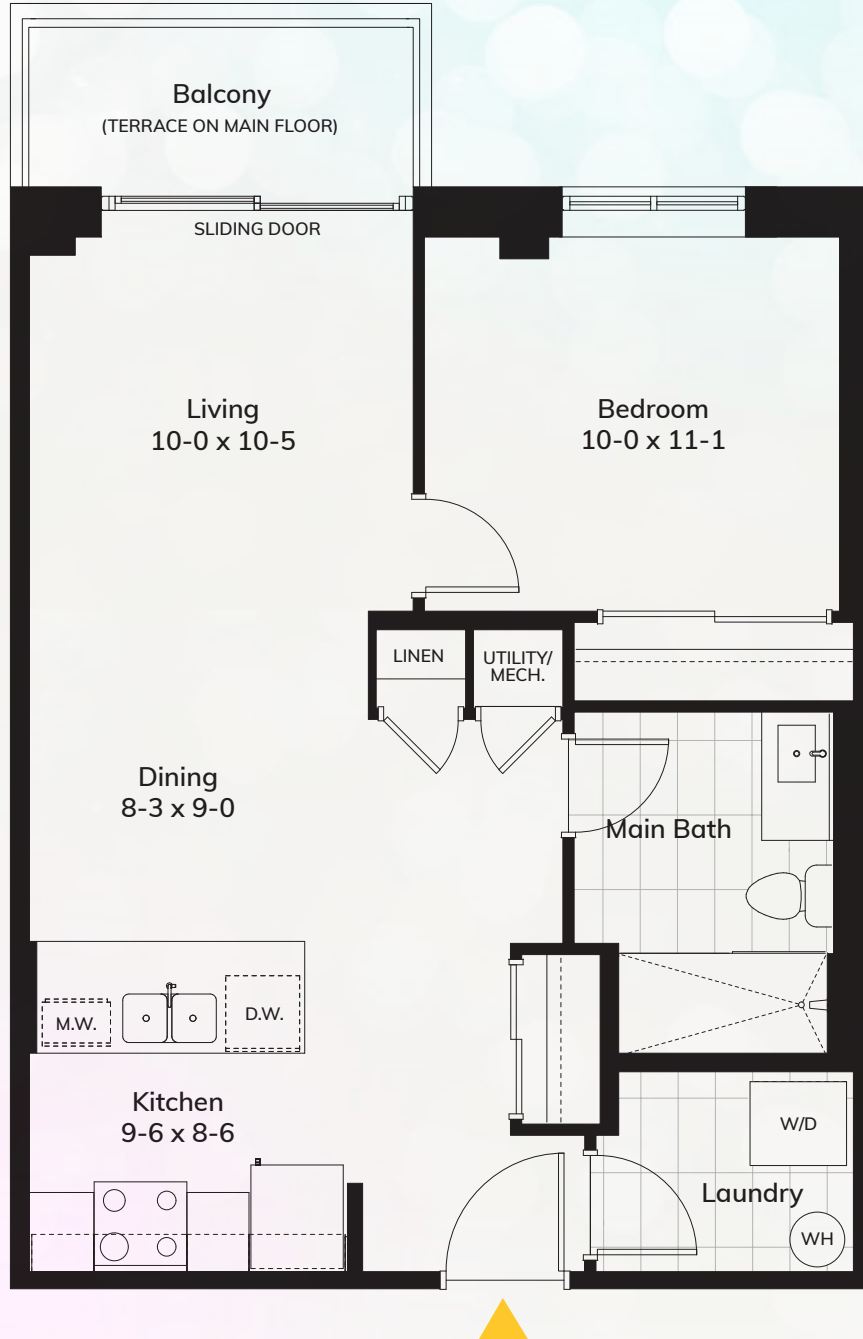

# titan

B1

670 sq.ft. | 1 Bed | 1 Bath

spektra

main floor

north

floors two, three, four, five\* & six north

Experience. The Difference.™

# titan

B2

670 sq.ft. | 1 Bed | 1 Bath

spektra

main floor

north

floors two, three, four & six

north

# titan

C

919 sq.ft. | 1 Bed | 1 Bath

spektra

main floor

north

floors two - six

north