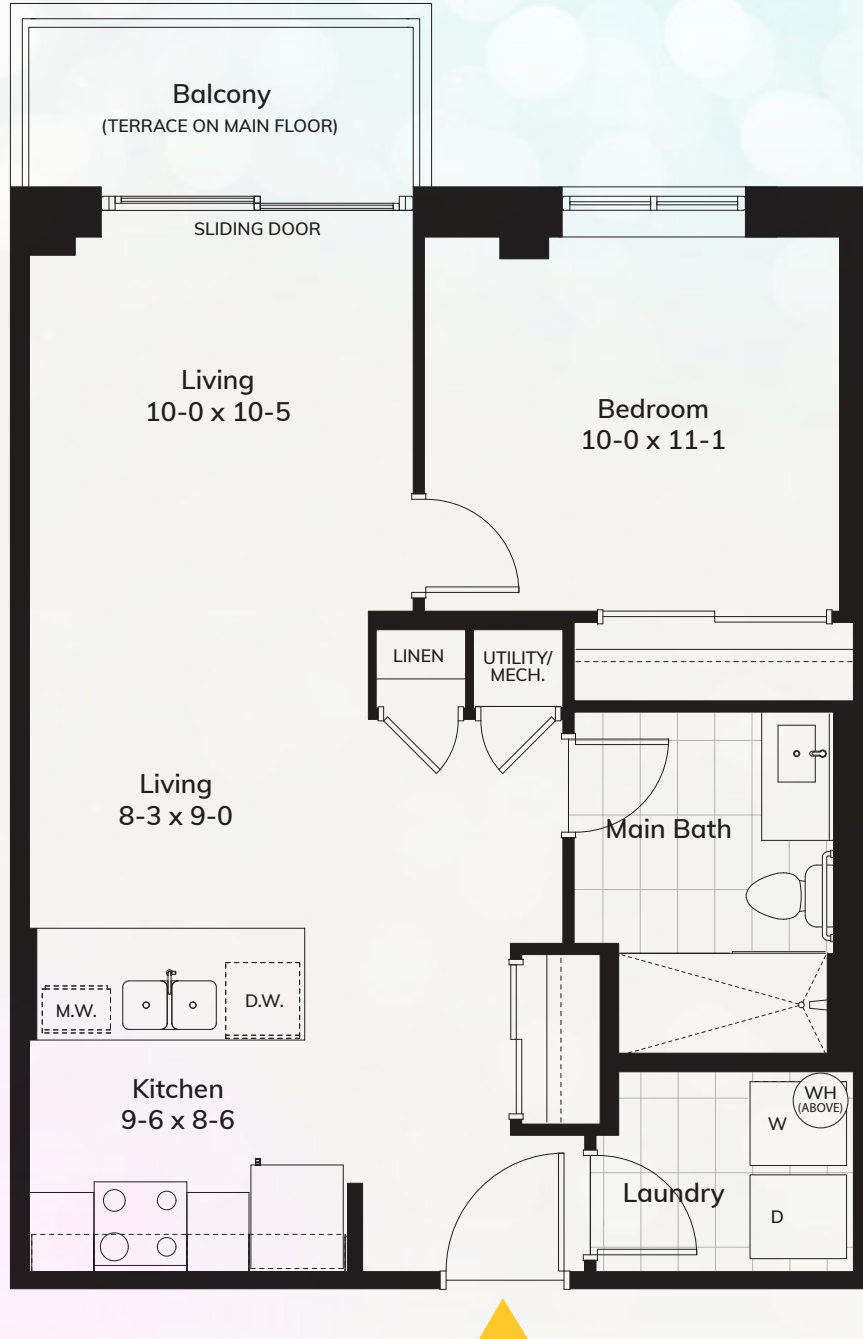

# titan

B1

670 sq.ft. | 1 Bed | 1 Bath

spektra

main floor

north

floors two, three, four, five\* & six north

Experience. The Difference.™

# titan

B2

670 sq.ft. | 1 Bed | 1 Bath

spektra

main floor

north

floors two, three, four & six

north

# titan

C

919 sq.ft. | 1 Bed | 1 Bath

spektra

main floor

north

floors two - six

north