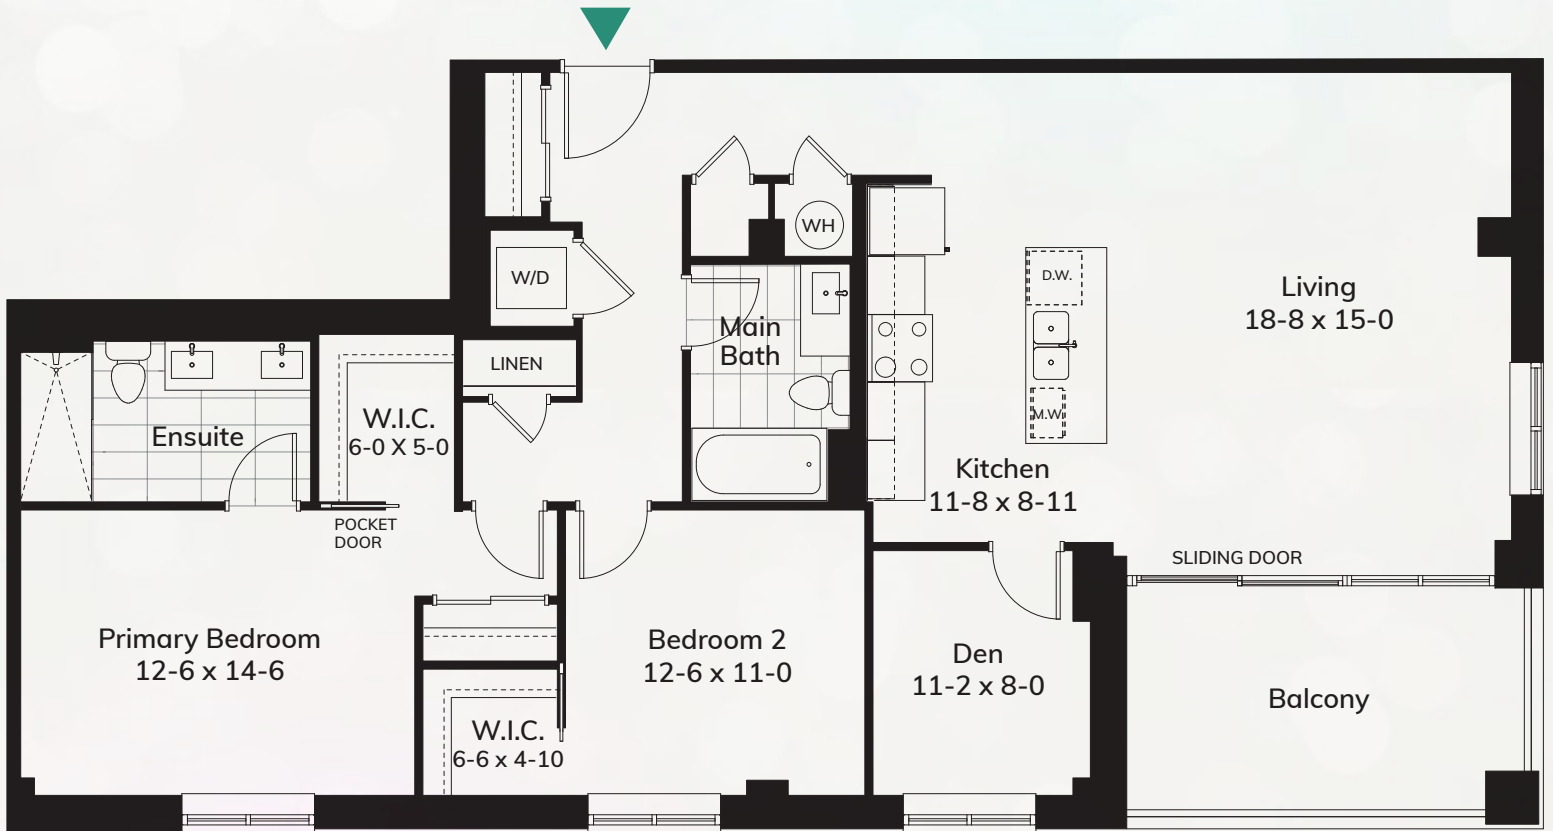

viridian

J1

1360 sq.ft. | 2 Bed + Den | 2 Bath

spektra

main floor

north

floors four & five

north

Experience. The Difference.™

viridian

J2

1387 sq.ft. | 2 Bed + Den | 2 Bath

spektra

north

north

Experience. The Difference.™

viridian

J3

1328 sq.ft. | 2 Bed + Den | 2 Bath

spektra

Experience. The Difference.™

viridian

J4

1399 sq.ft. | 2 Bed + Den | 2 Bath