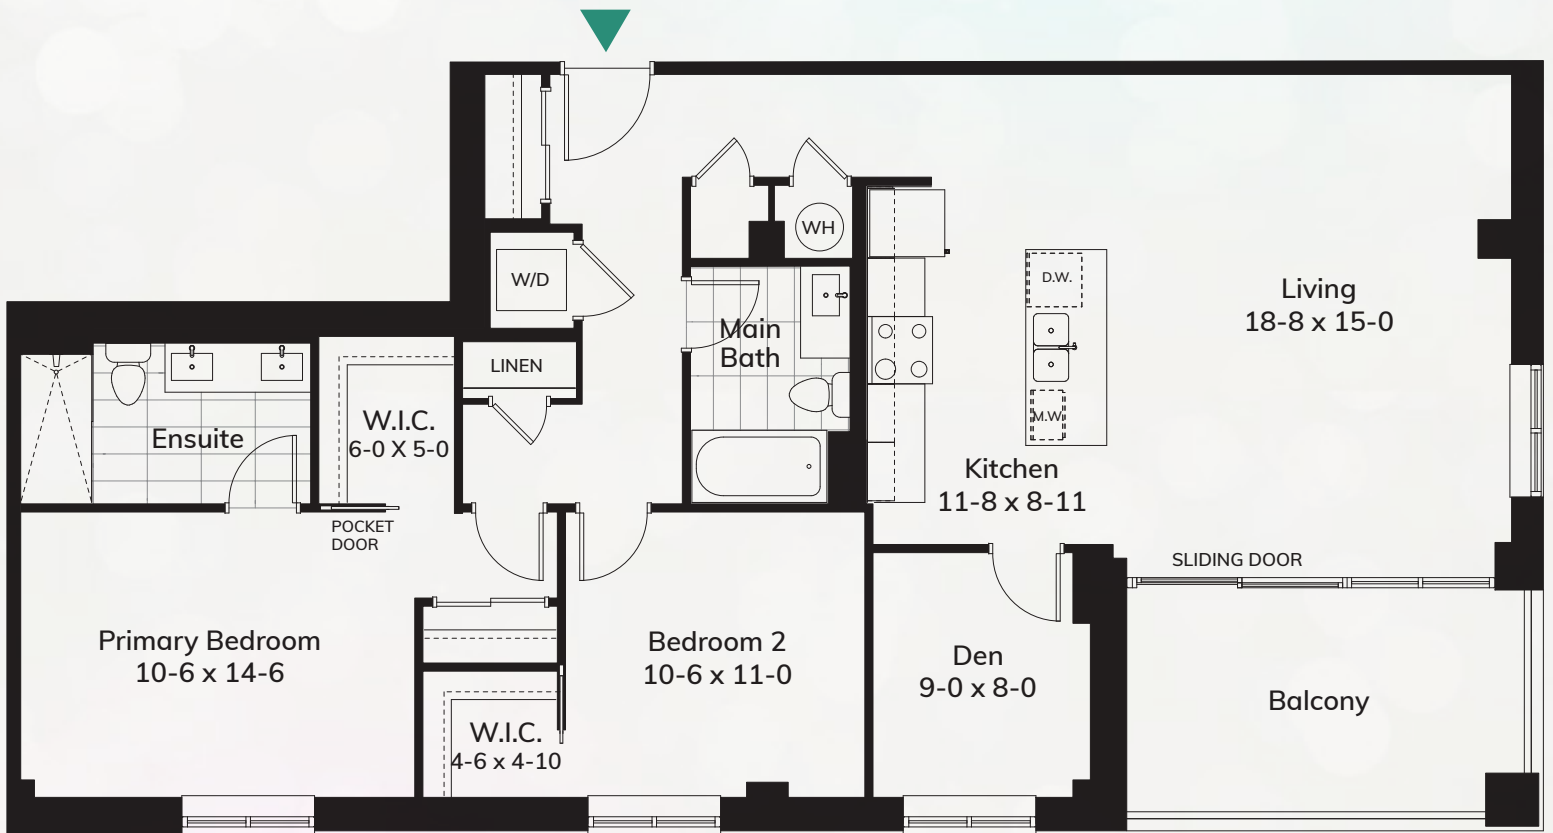

viridian

J1

1360 sq.ft. | 2 Bed + Den | 2 Bath

spektra

main floor

north

floors four & five

north

Experience. The Difference.™

viridian

J2

1387 sq.ft. | 2 Bed + Den | 2 Bath

spektra

north

north

Experience. The Difference.™

viridian

J3

1328 sq.ft. | 2 Bed + Den | 2 Bath

spektra

Experience. The Difference.™

viridian

J4

1399 sq.ft. | 2 Bed + Den | 2 Bath