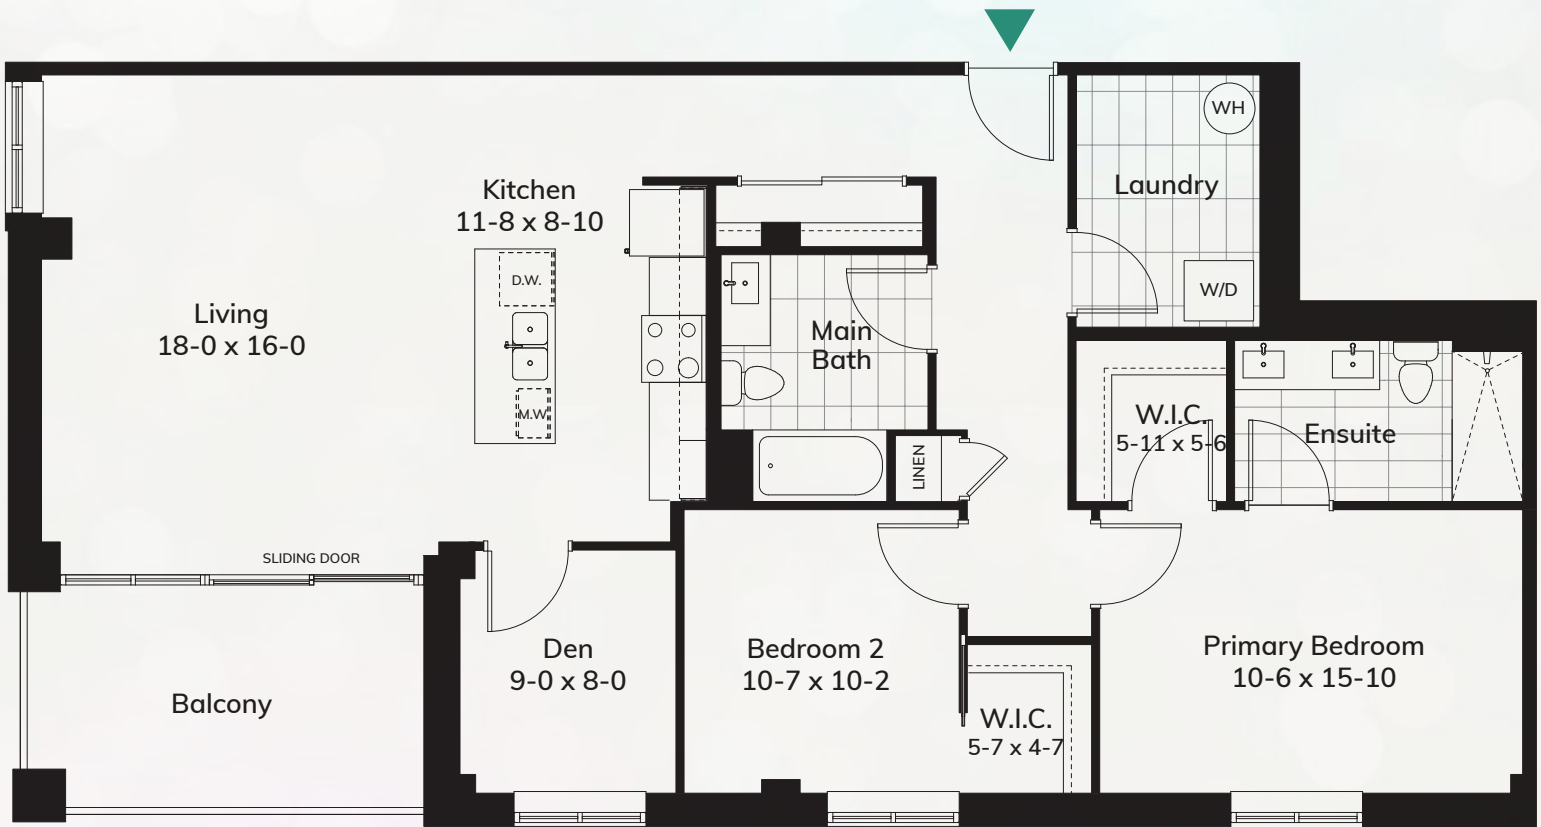

viridian

J1

1360 sq.ft. | 2 Bed + Den | 2 Bath

spektra

main floor

north

floors four & five

north

Experience. The Difference.™

viridian

J2

1387 sq.ft. | 2 Bed + Den | 2 Bath

spektra

north

north

Experience. The Difference.™

viridian

J3

1328 sq.ft. | 2 Bed + Den | 2 Bath

spektra

Experience. The Difference.™

viridian

J4

1399 sq.ft. | 2 Bed + Den | 2 Bath