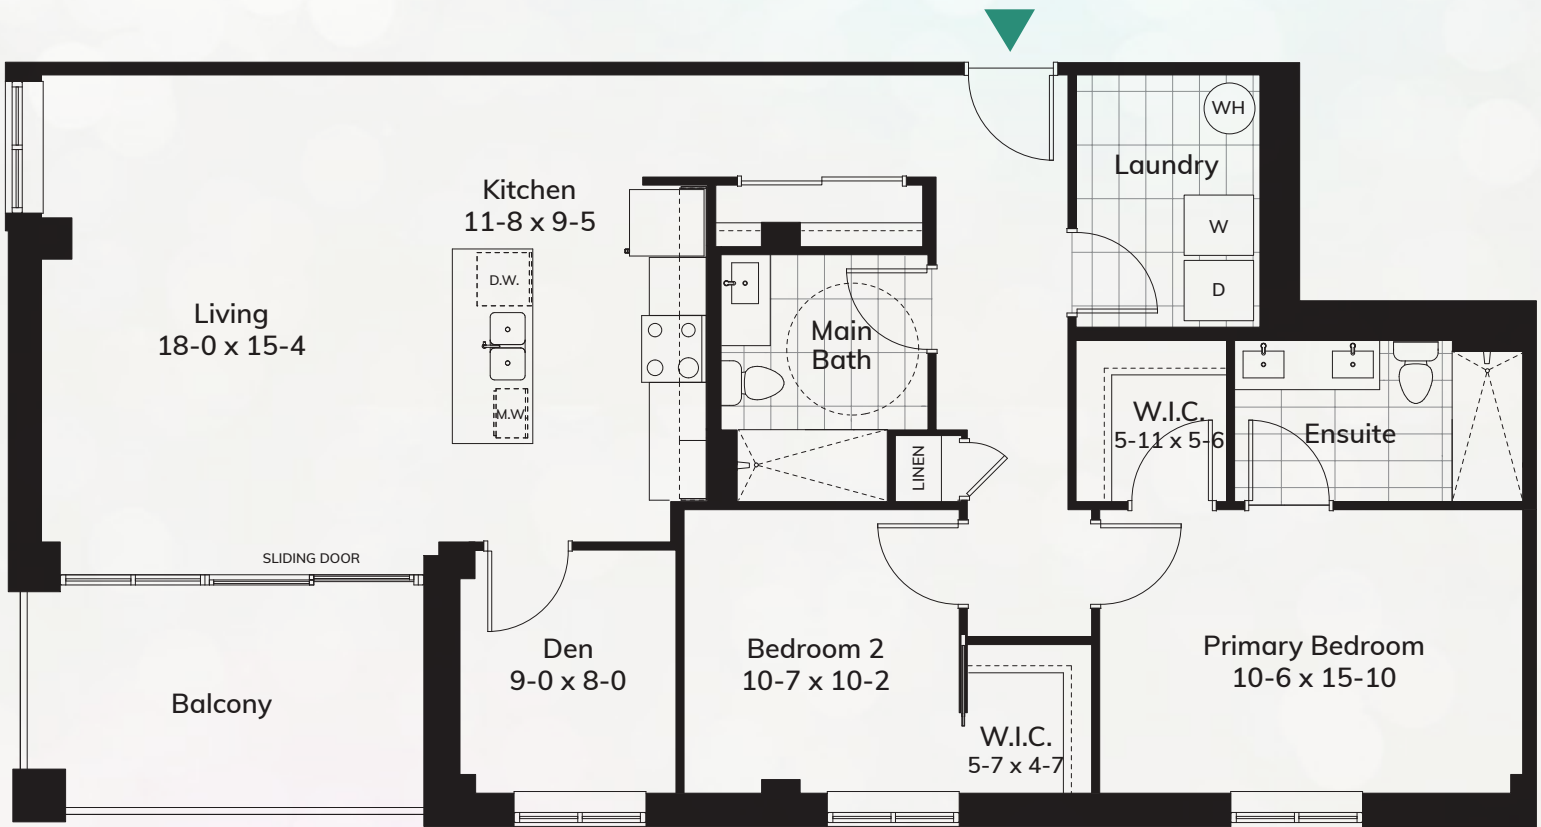

viridian

J1

1360 sq.ft. | 2 Bed + Den | 2 Bath

spektra

main floor

north

floors four & five

north

Experience. The Difference.™

viridian

J2

1387 sq.ft. | 2 Bed + Den | 2 Bath

spektra

north

north

Experience. The Difference.™

viridian

J3

1328 sq.ft. | 2 Bed + Den | 2 Bath

spektra

Experience. The Difference.™

viridian

J4

1399 sq.ft. | 2 Bed + Den | 2 Bath