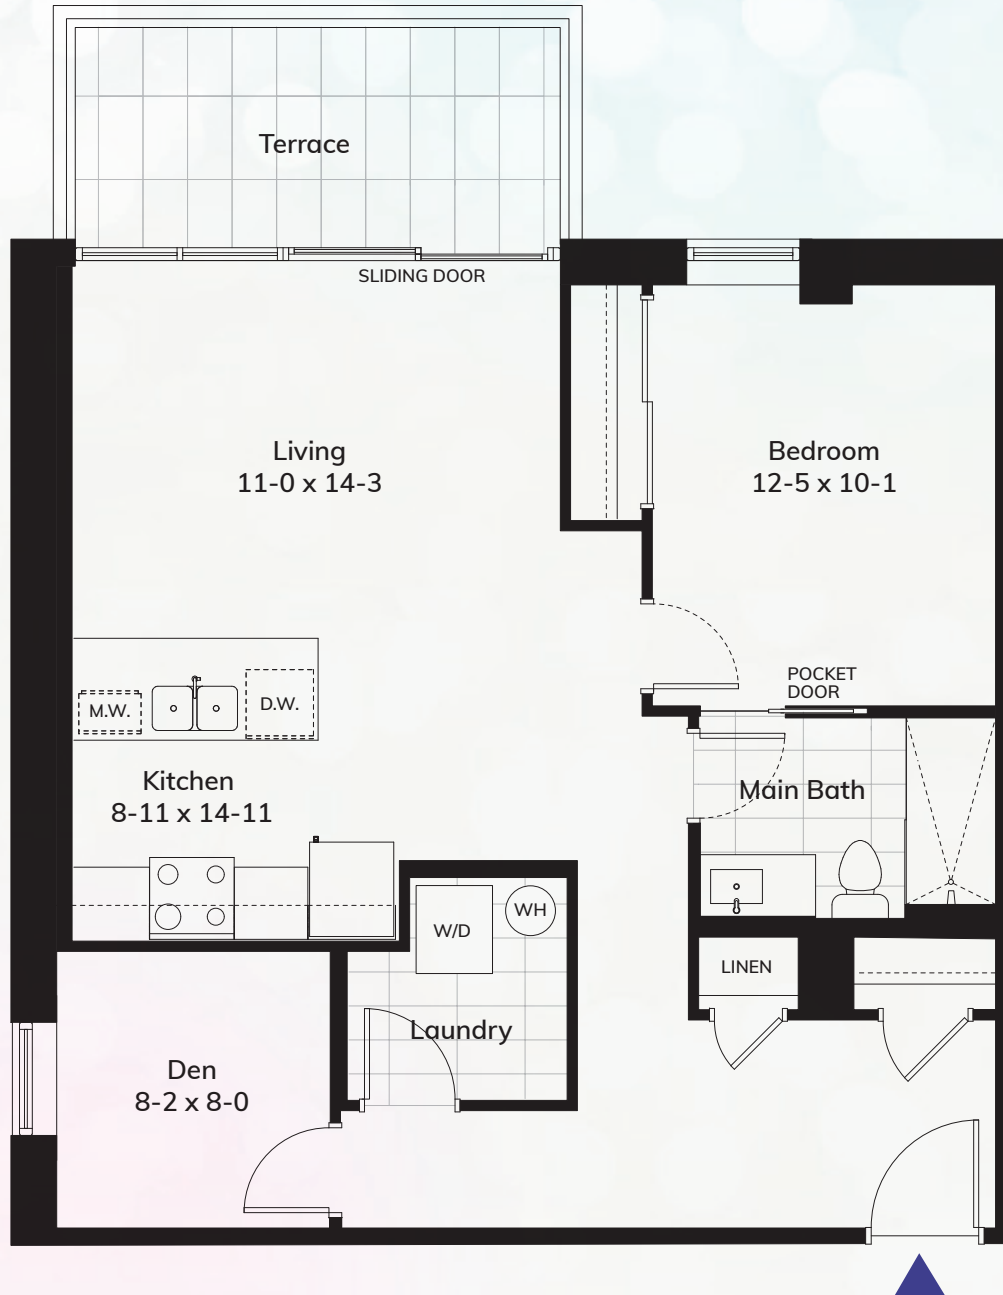

# indigo

D

861 sq.ft. | 1 Bed + Den | 1 Bath

spektra

main floor

north

floors two - six

north

# indigo

E

895 sq.ft. | 1 Bed + Den | 1 Bath

spektra

main floor

north

floors two, three,  
four, five & six

north

# indigo

F1

898 sq.ft. | 1 Bed + Den | 1 Bath

spektra

Experience. The Difference.™