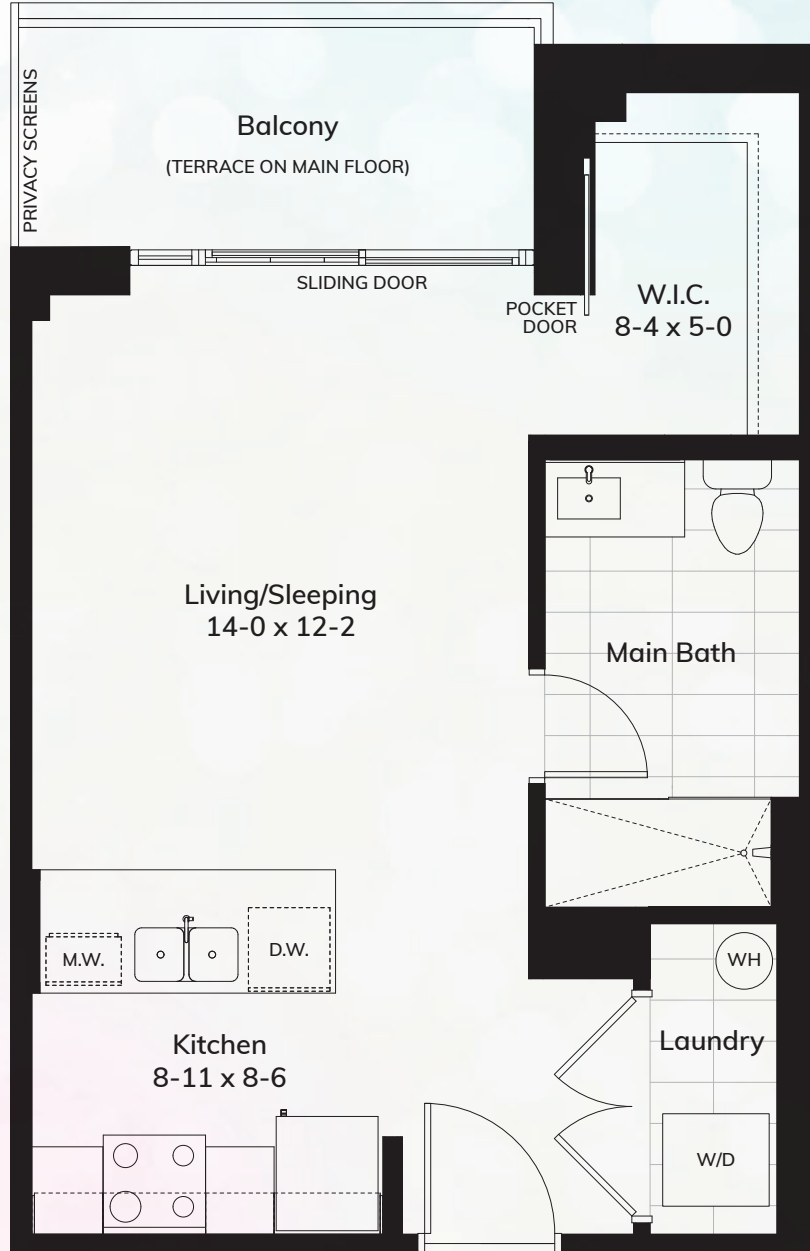

# ruby

A1

502 sq.ft. | Studio | 1 Bath

spektra

main floor

north

floors two, three, four, five\* & six north

Experience. The Difference.™

# ruby

A2

504 sq.ft. | Studio | 1 Bath

spektra

main floor

north

floors two, three, four & six

north