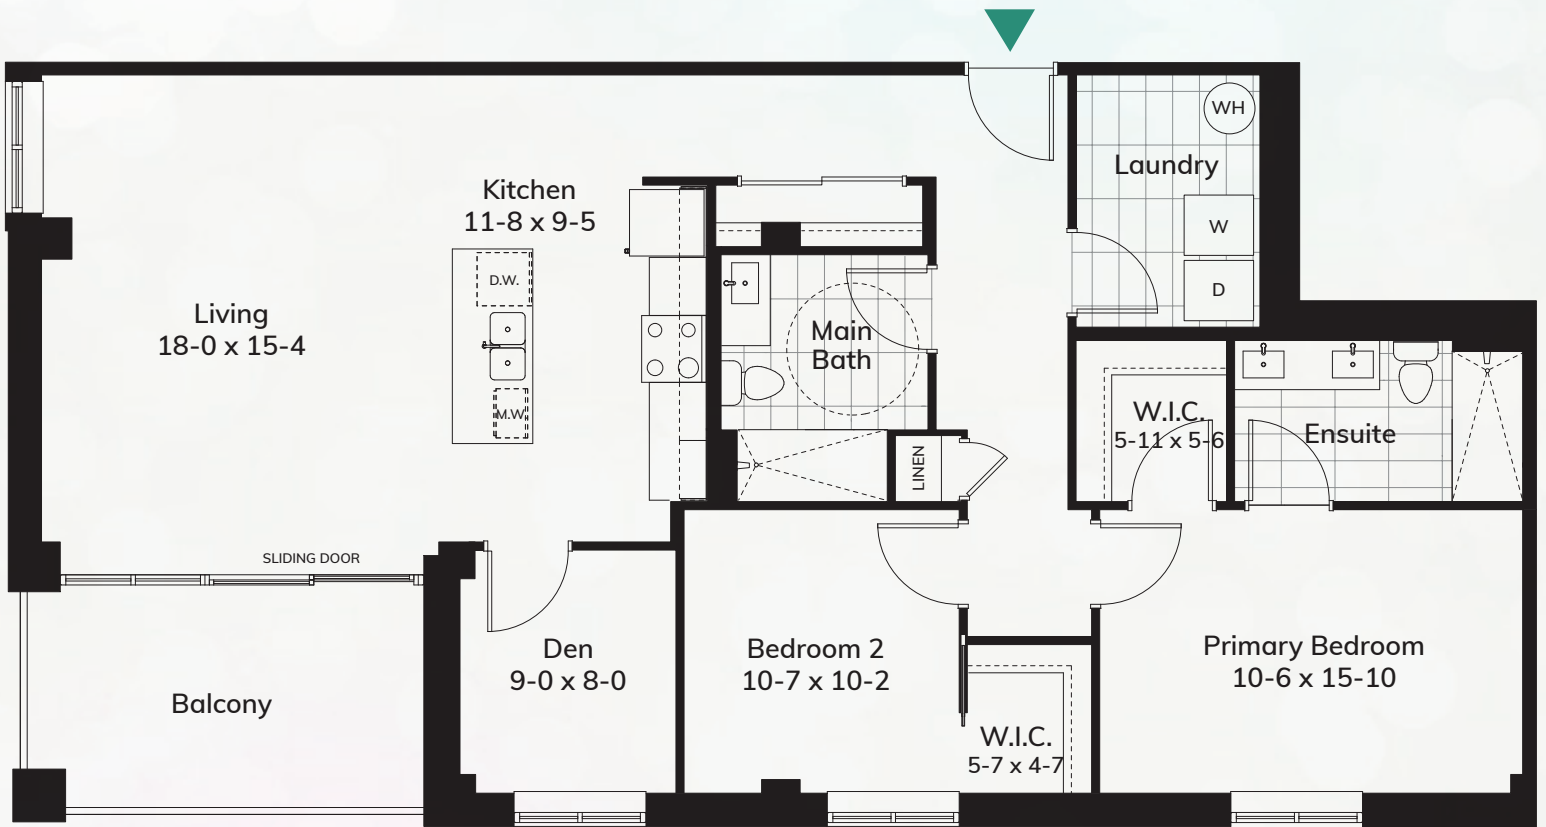

viridian

J1

1387 sq.ft. | 2 Bed + Den | 2 Bath

spektra

main floor

north

floors four & five

north

Sifton

Experience. The Difference.™

viridian

J2

1387 sq.ft. | 2 Bed + Den | 2 Bath

spektra

main floor

north

floors two, three & six

north

Experience. The Difference.™

viridian

J3

1328 sq.ft. | 2 Bed + Den | 2 Bath

spektra

north

north

Experience. The Difference.™

viridian

J4

1380 sq.ft. | 2 Bed + Den | 2 Bath

spektra

Experience. The Difference.™