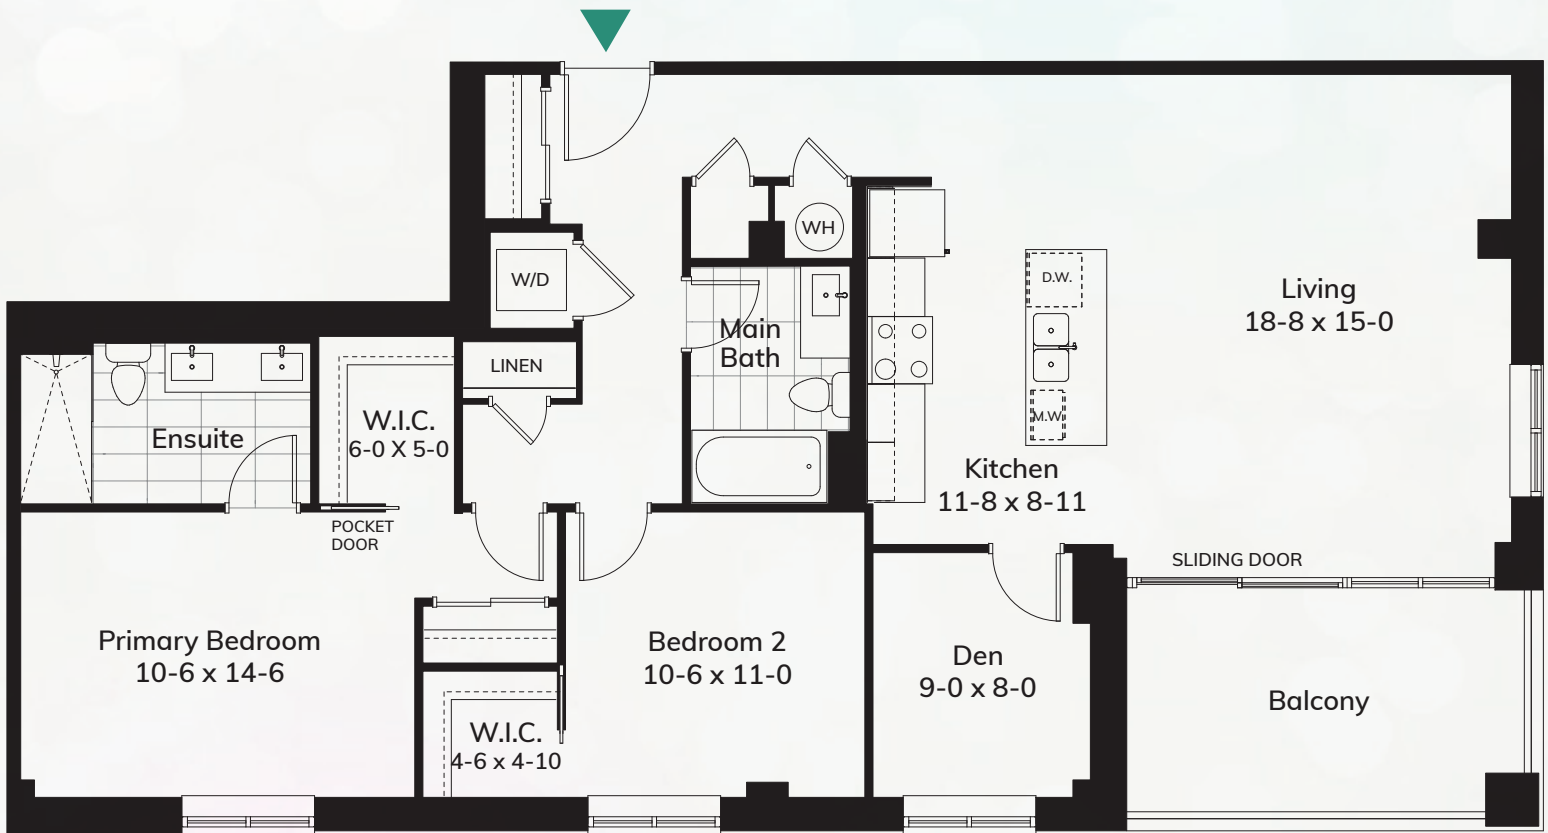

viridian

J1

1387 sq.ft. | 2 Bed + Den | 2 Bath

spektra

main floor

north

floors four & five

north

Sifton

Experience. The Difference.™

viridian

J2

1387 sq.ft. | 2 Bed + Den | 2 Bath

spektra

main floor

north

floors two, three & six

north

Experience. The Difference.™

viridian

J3

1328 sq.ft. | 2 Bed + Den | 2 Bath

spektra

north

north

Experience. The Difference.™

viridian

J4

1380 sq.ft. | 2 Bed + Den | 2 Bath

spektra

Experience. The Difference.™