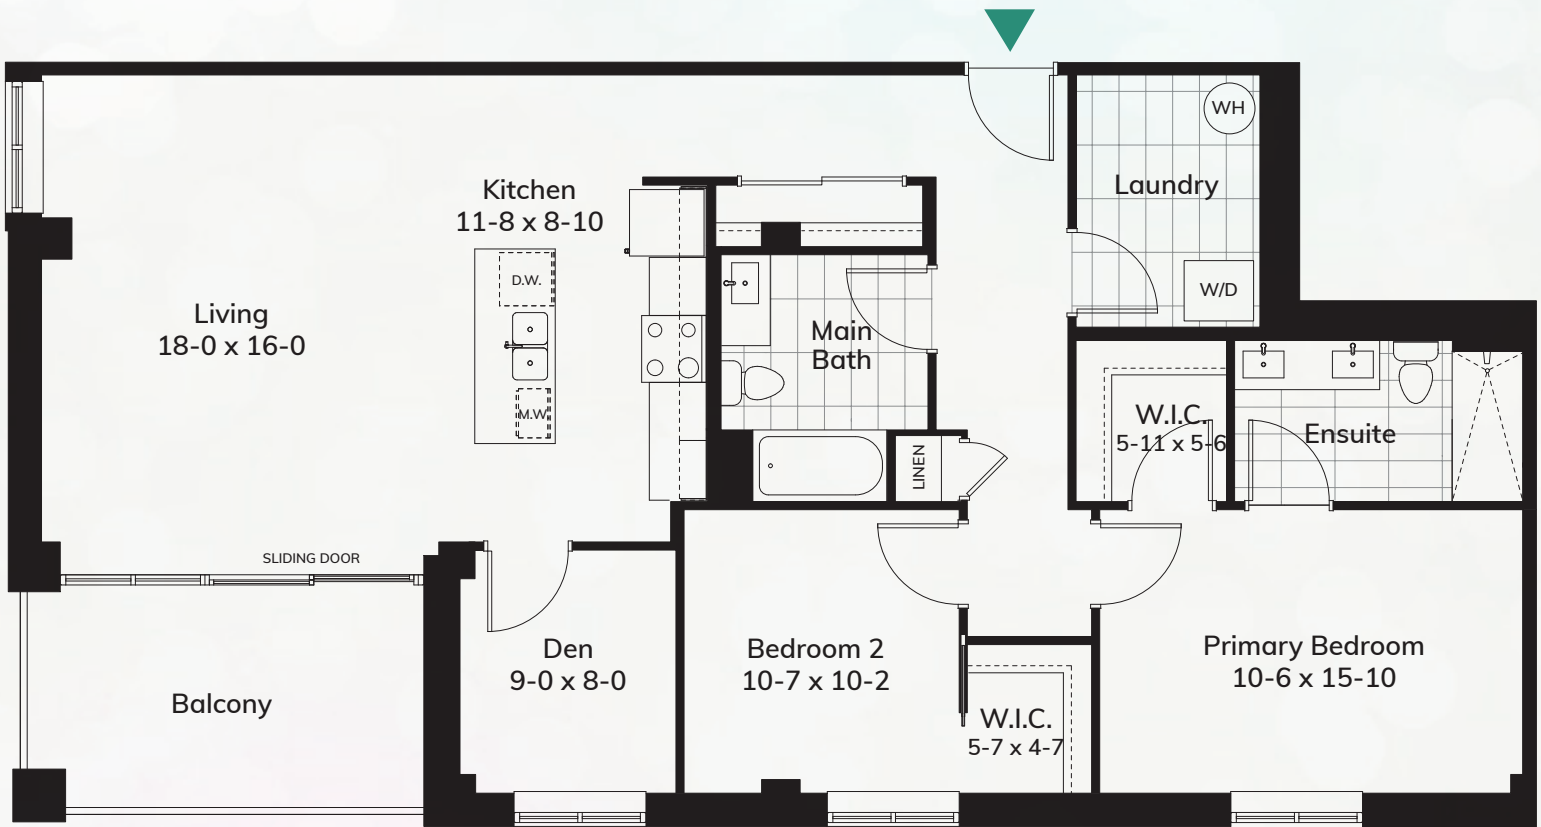

viridian

J1

1387 sq.ft. | 2 Bed + Den | 2 Bath

spektra

main floor

north

floors four & five

north

Sifton

Experience. The Difference.™

viridian

J2

1387 sq.ft. | 2 Bed + Den | 2 Bath

spektra

main floor

north

floors two, three & six

north

Experience. The Difference.™

viridian

J3

1328 sq.ft. | 2 Bed + Den | 2 Bath

spektra

north

north

Experience. The Difference.™

viridian

J4

1380 sq.ft. | 2 Bed + Den | 2 Bath

spektra

Experience. The Difference.™