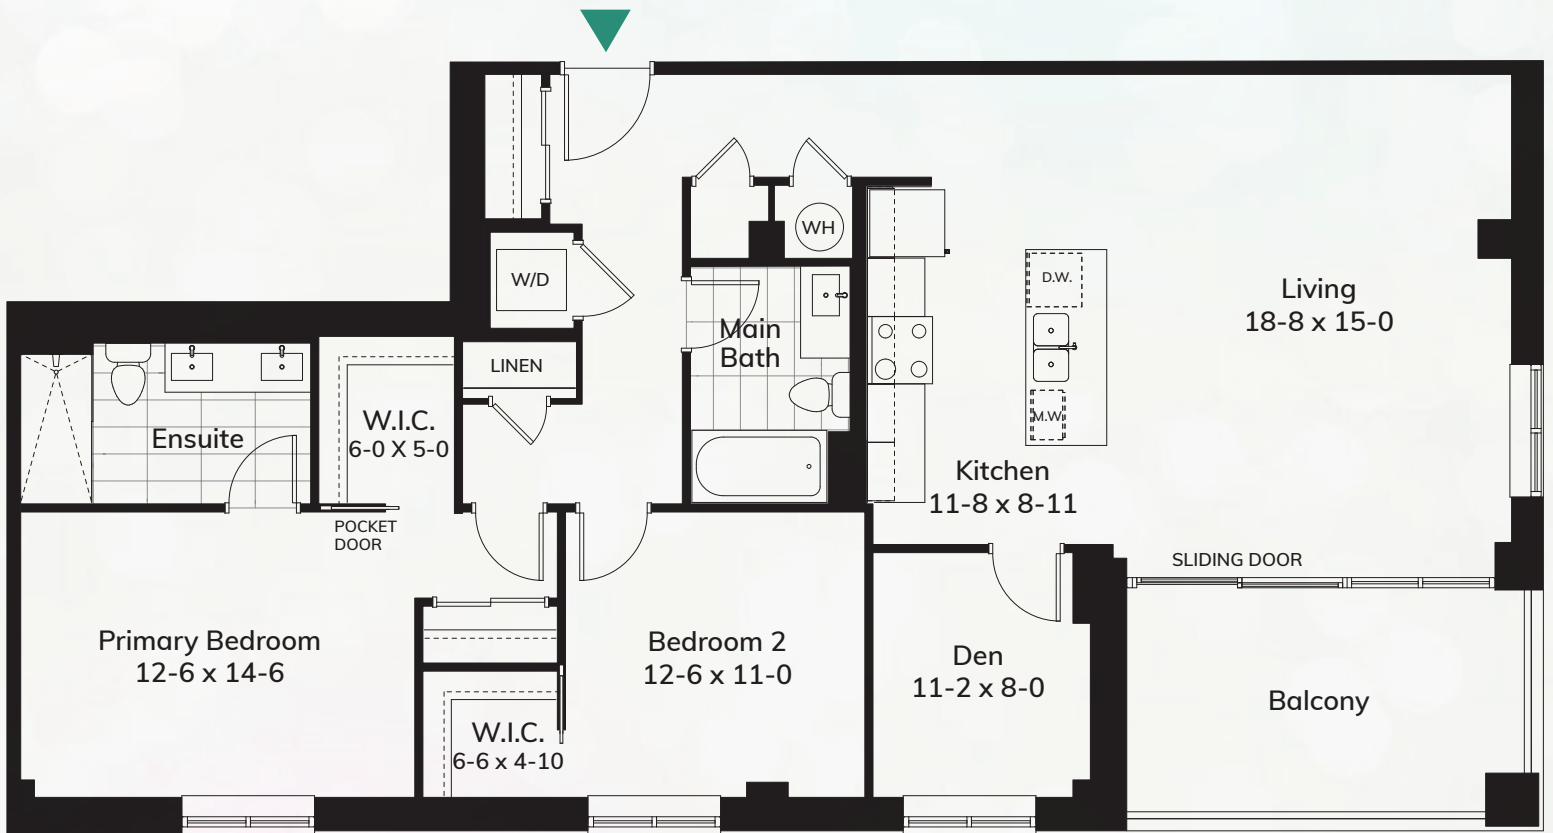

viridian

J1

1387 sq.ft. | 2 Bed + Den | 2 Bath

spektra

main floor

north

floors four & five

north

Sifton

Experience. The Difference.™

viridian

J2

1387 sq.ft. | 2 Bed + Den | 2 Bath

spektra

main floor

north

floors two, three & six

north

Experience. The Difference.™

viridian

J3

1328 sq.ft. | 2 Bed + Den | 2 Bath

spektra

north

north

Experience. The Difference.™

viridian

J4

1380 sq.ft. | 2 Bed + Den | 2 Bath

spektra

Experience. The Difference.™